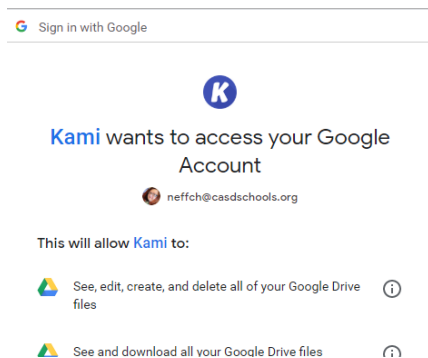

Login with Google

Kami Wants to access your Google Account - Scroll all the way down to the bottom and click on Allow.

Make sure you trust Kami

You may be sharing sensitive info with this site or app. Learn about how Kami will handle your data by reviewing its [terms of service](#) and [privacy policies](#). You can always see or remove access in your [Google Account](#).

[Learn about the risks](#)

Cancel

Allow

Complete Sign up – Choose K-12 School: