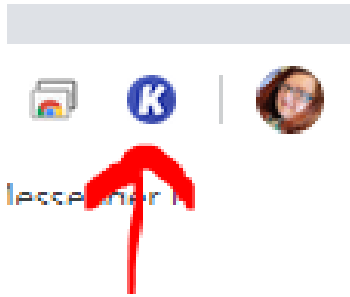

Activating Kami Extension for Students and Teachers:

Step #1. Go to the Chrome Web Store, if you don't have an icon, Type "Chrome Web store" in your Google search bar.

Once there, Type "Kami" in the search box.

Click on "Add to Chrome" a new message pops up.

Choose "Add Extension"

You will see the extension at the right side of your Chrome Browser.

To use Kami for the first time, you will need to answer some questions. Click on the “K” icon to get started.