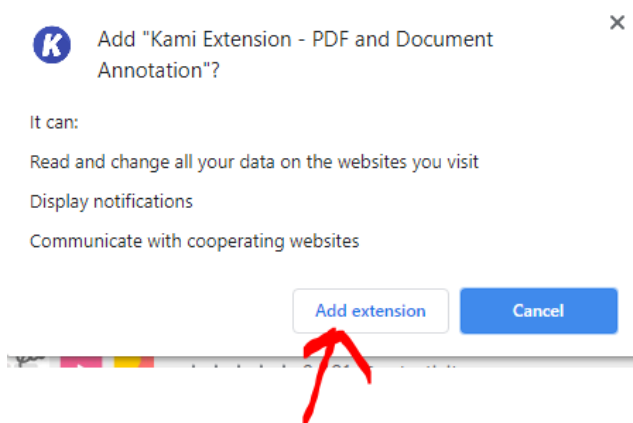

Activating Kami Extension for Students and Teachers:

Step #1. Go to the Chrome Web Store, if you don't have an icon, Type "Chrome Web store" in your Google search bar.

Once there, Type "Kami" in the search box.

Click on "Add to Chrome" a new message pops up.

Choose "Add Extension"

You will see the extension at the right side of your Chrome Browser.

To use Kami for the first time, you will need to answer some questions. Click on the “K” icon to get started.