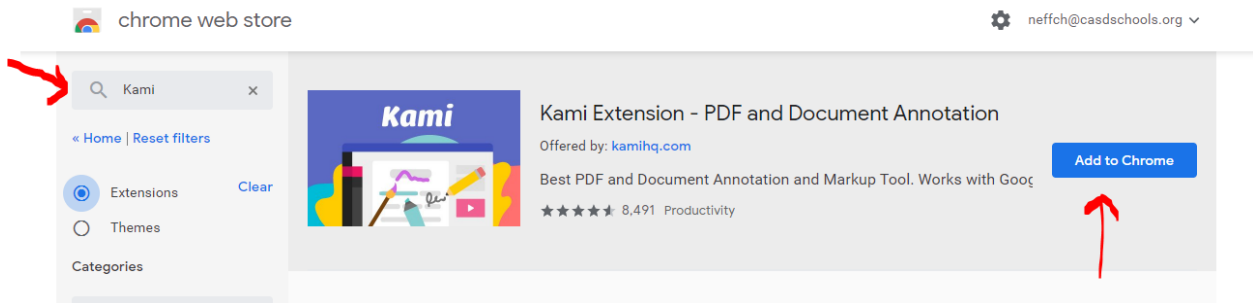

Activating Kami Extension for Students and Teachers:

Step #1. Go to the Chrome Web Store, if you don't have an icon, Type "Chrome Web store" in your Google search bar.

Once there, Type "Kami" in the search box.

Click on "Add to Chrome" a new message pops up.

Choose "Add Extension"

You will see the extension at the right side of your Chrome Browser.

To use Kami for the first time, you will need to answer some questions. Click on the “K” icon to get started.