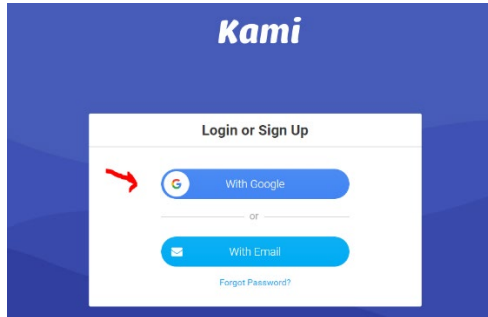

Click on "Add to Chrome" a new message pops up.

Choose "Add Extension"

You will see the extension at the right side of your Chrome Browser.

To use Kami for the first time, you will need to answer some questions. Click on the “K” icon to get started.